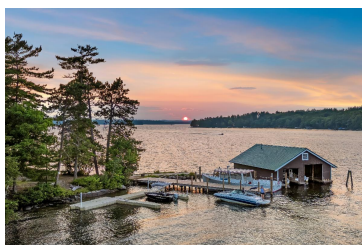

What: Zoom Mtg @ Sandy Tennis Courts
Date: March 6

Time: 7-7:45 pm EST

RSVP

HERE: <https://us02web.zoom.us/meeting/register/oENZhv2_TXWP7Uw0poY3rw>