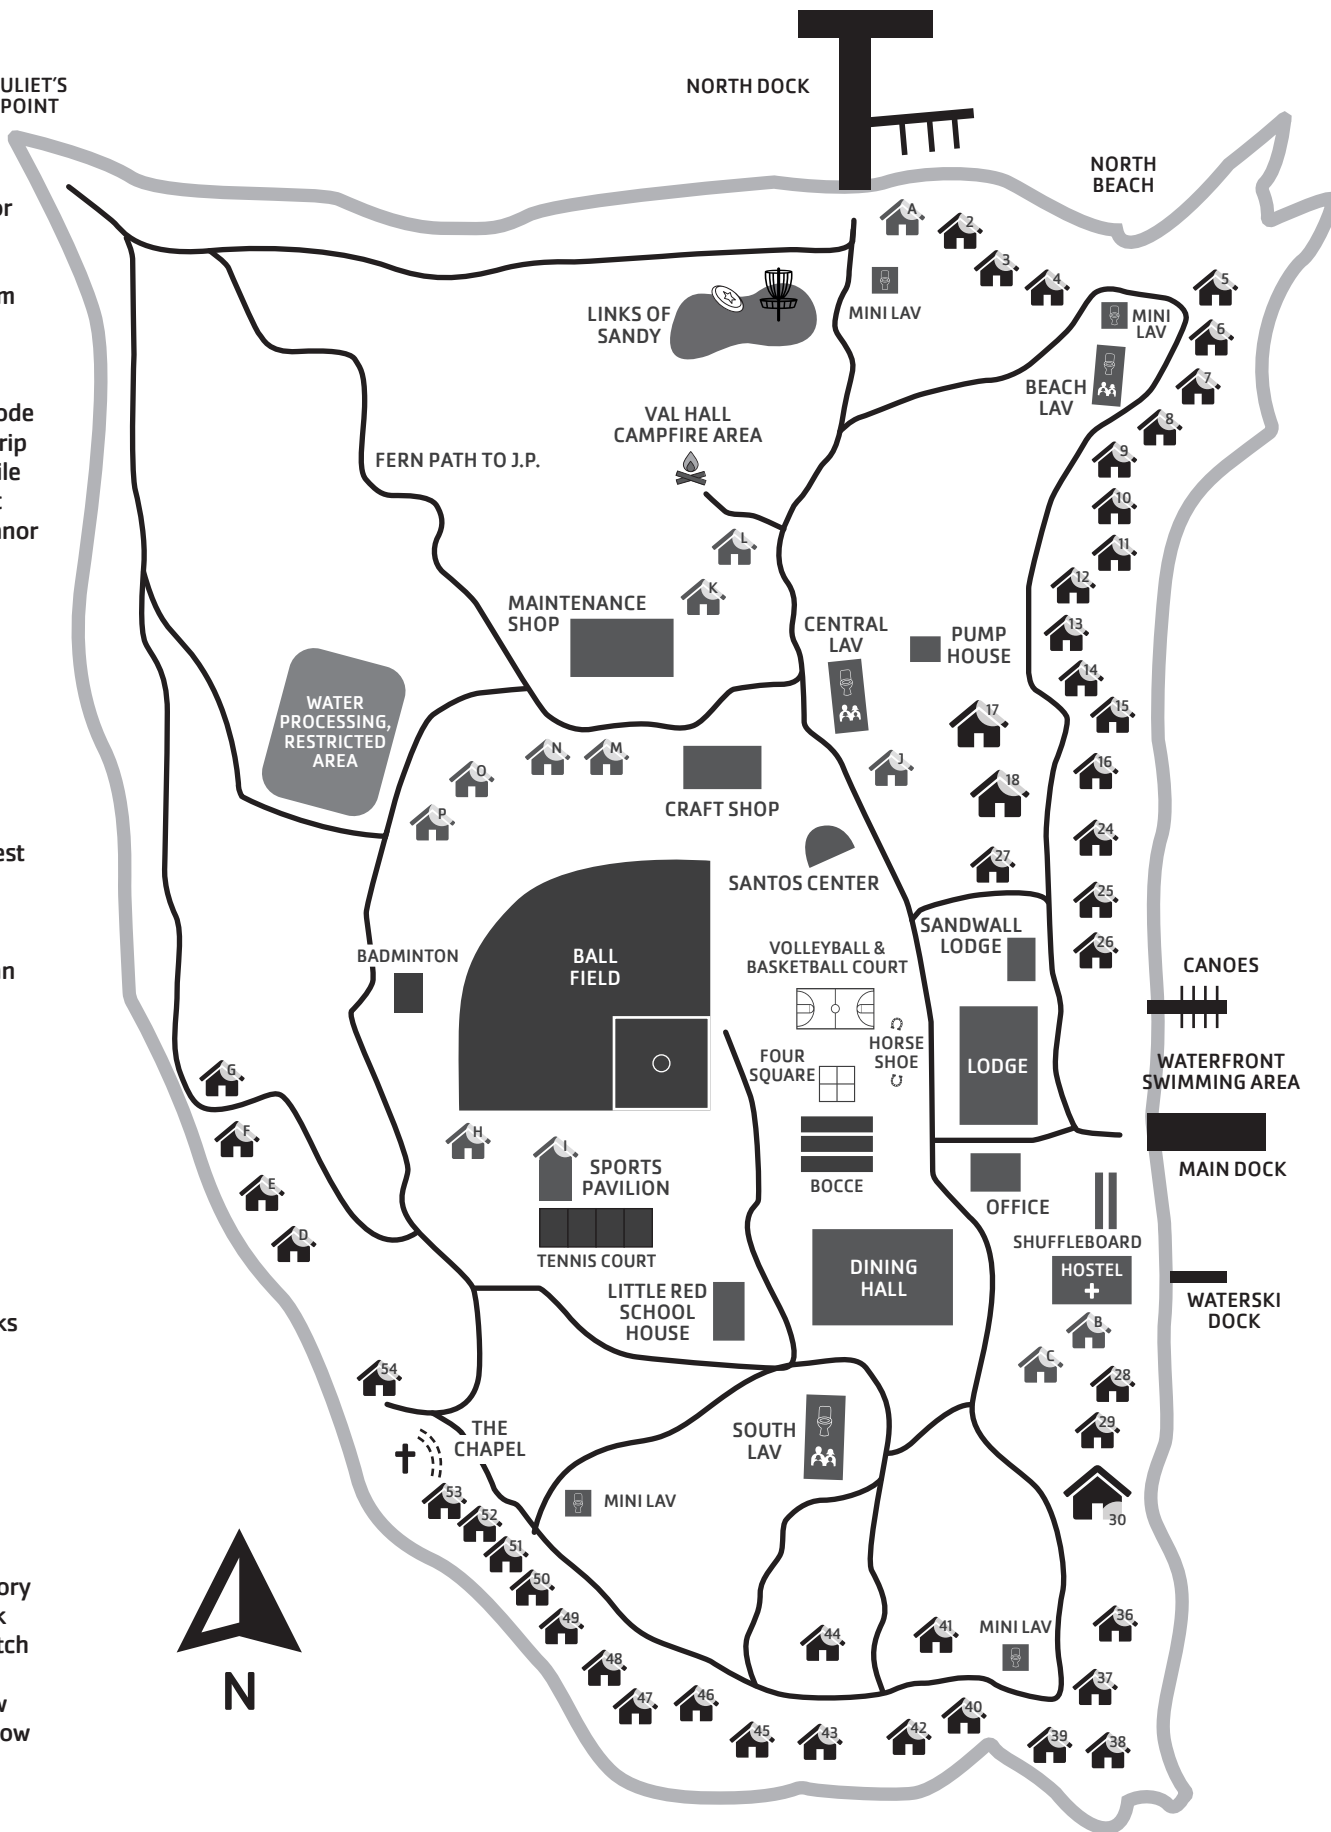

JULIET'S POINT

NORTH DOCK

NORTH BEACH

NORTH SIDE

- 2 This Is It
- 3 Snug Harbor
- 4 Sandpiper
- 5 Driftwood
- 6 Yore Welcum
- 7 Viking
- 8 Dockside
- 9 Wee Lyk It
- 10 Humble Abode
- 11 77 Sandy Strip
- 12 Stay-A-While
- 13 Happy Nest
- 14 Bedside Manor
- 15 Blue Jay
- 16 Sue Robin
- 17 Menagerie
- 18 Old North
- 24 Xanadu
- 25 Idlewild
- 26 Pinewood
- 27 Wee Hoos

SOUTH SIDE

- 28 Haven of Rest
- 29 Merrie Den
- 30 Kum-N-Go
- 36 New Yorker
- 37 Cantabrigian
- 38 Buena
- 39 Vista
- 40 Breezeway
- 41 The Ritz
- 42 Chocorua
- 43 Wayfarer
- 44 The Manse
- 45 Broadside
- 46 Up 'N Away
- 47 Bostonian
- 48 Morpheus
- 49 On the Rocks
- 50 Belknap
- 51 Winni
- 52 Analto
- 53 Jus-Tu
- 54 Chapelside

STAFF CABINS

- A Cozy Cove
- B Morning Glory
- C Shady Nook
- D Beacon Watch
- E West Wind
- F Sunset View
- G Moon Shadow
- H Twin Oaks
- I Sports Pad
- J Fire Wood
- K Maxwell House
- L O.W.L.
- M 101
- N 102
- O Bull Pen
- P 201

SANDY ISLAND

Lake Winnepesaukee